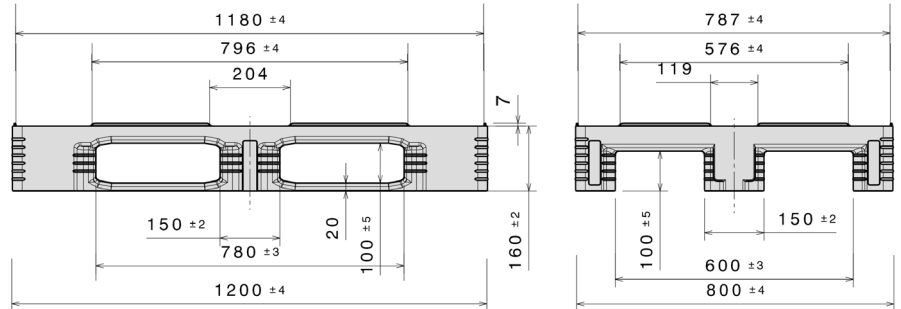

# IP-TC-1-12080AS

1200 x 800

Art.no: IP-TC-1-12080AS

### Technical Data:

Dimension mm:	1200 x 800 x 160		
Weight :	19 kg		
Material:	PE		
Load capacity (kg)	 Static: 7500 kg	 Dynamic: 1250 kg	 Racking: 1000 kg

### Loading capacity:

 Container	Container 20ft: 192 Container 40ft: 390	Container 40ft HC: 440 Conventional Truck 45ft HC: 495
 Truck	MEGA Truck: 612	JUMBO Truck: 684