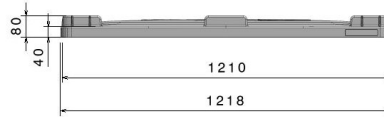

LID-SB-3-12010

1200 x 1000

Art.no: LID-SB-3-12010

Technical Data:

Dimension mm LxWxH mm:	1218 x 1018 x 80
Internal dimension LxWxH mm:	1210 x 1010
Weight :	6,5
Material:	PE

Characteristics: Options

Colour: Light grey	-
Stackable	
Temperature stability: -30° - + 40°	

Loading capacity:

On Request

Labeling:

Hot stamping of label and logos on request depending on quantity.
Position on long side